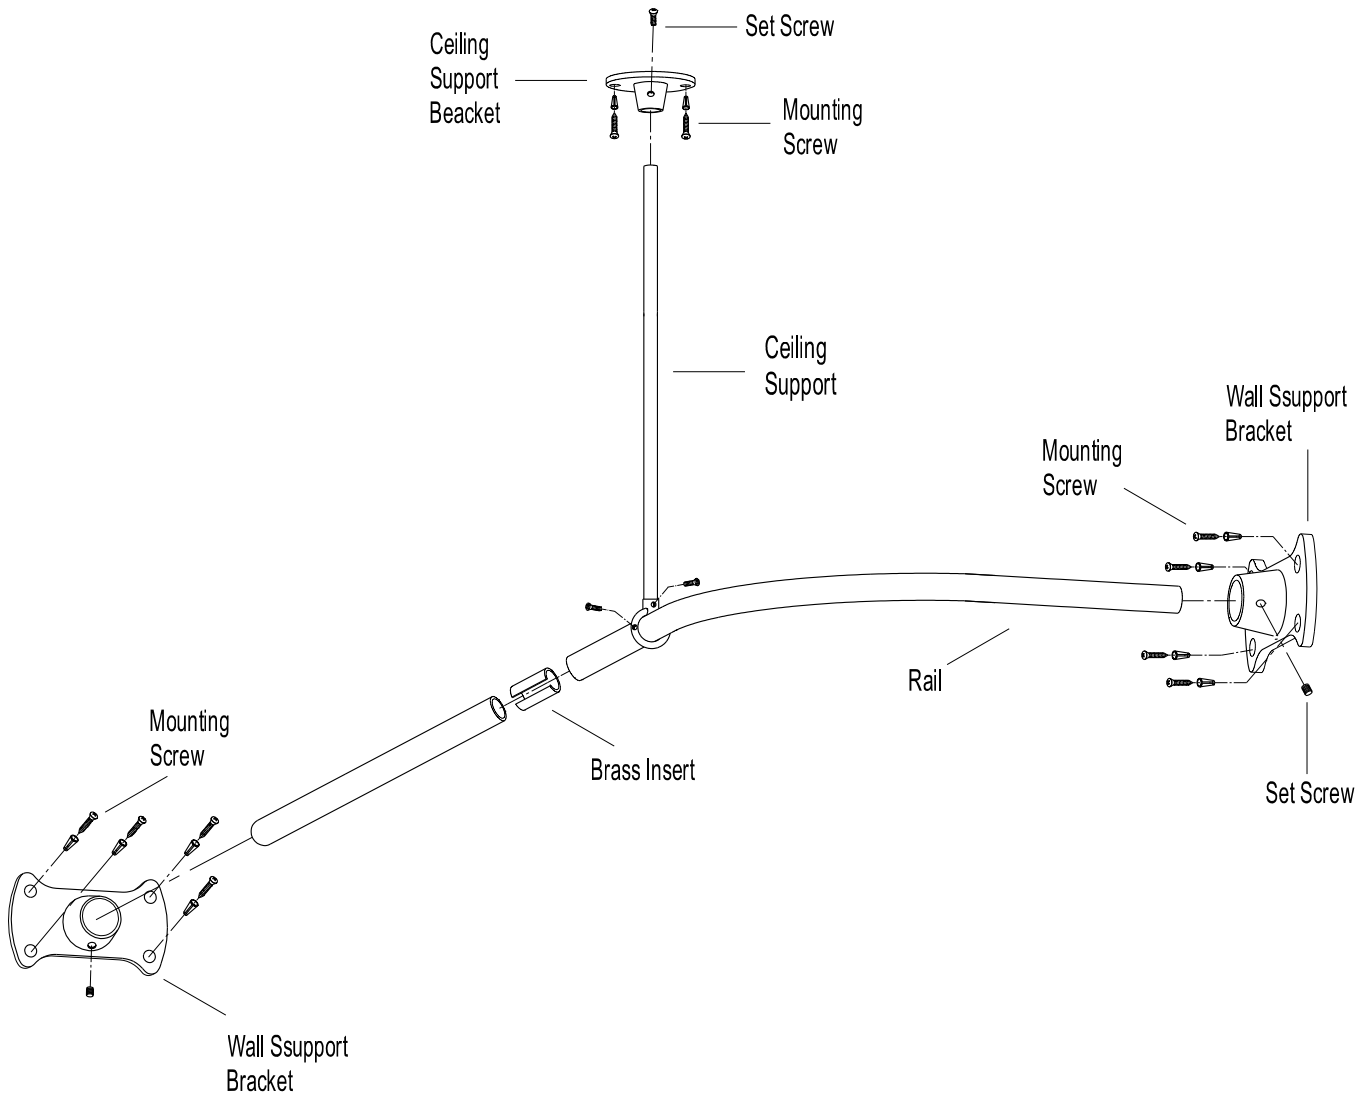

KINGSTON BRASS

THE TRADITION OF FINE BRASS

INSTALLATION INSTRUCTIONS

For Use With KB's Large size 62"x28" Solid Brass Rod

www.kingstonbrass.com

TOLL-FREE CUSTOMER SERVICE: 877-2-KBRASS

TECHNICAL SUPPORT E-mail: service@kingstonbrass.com

6240 Prescott Court, Chino, CA91710