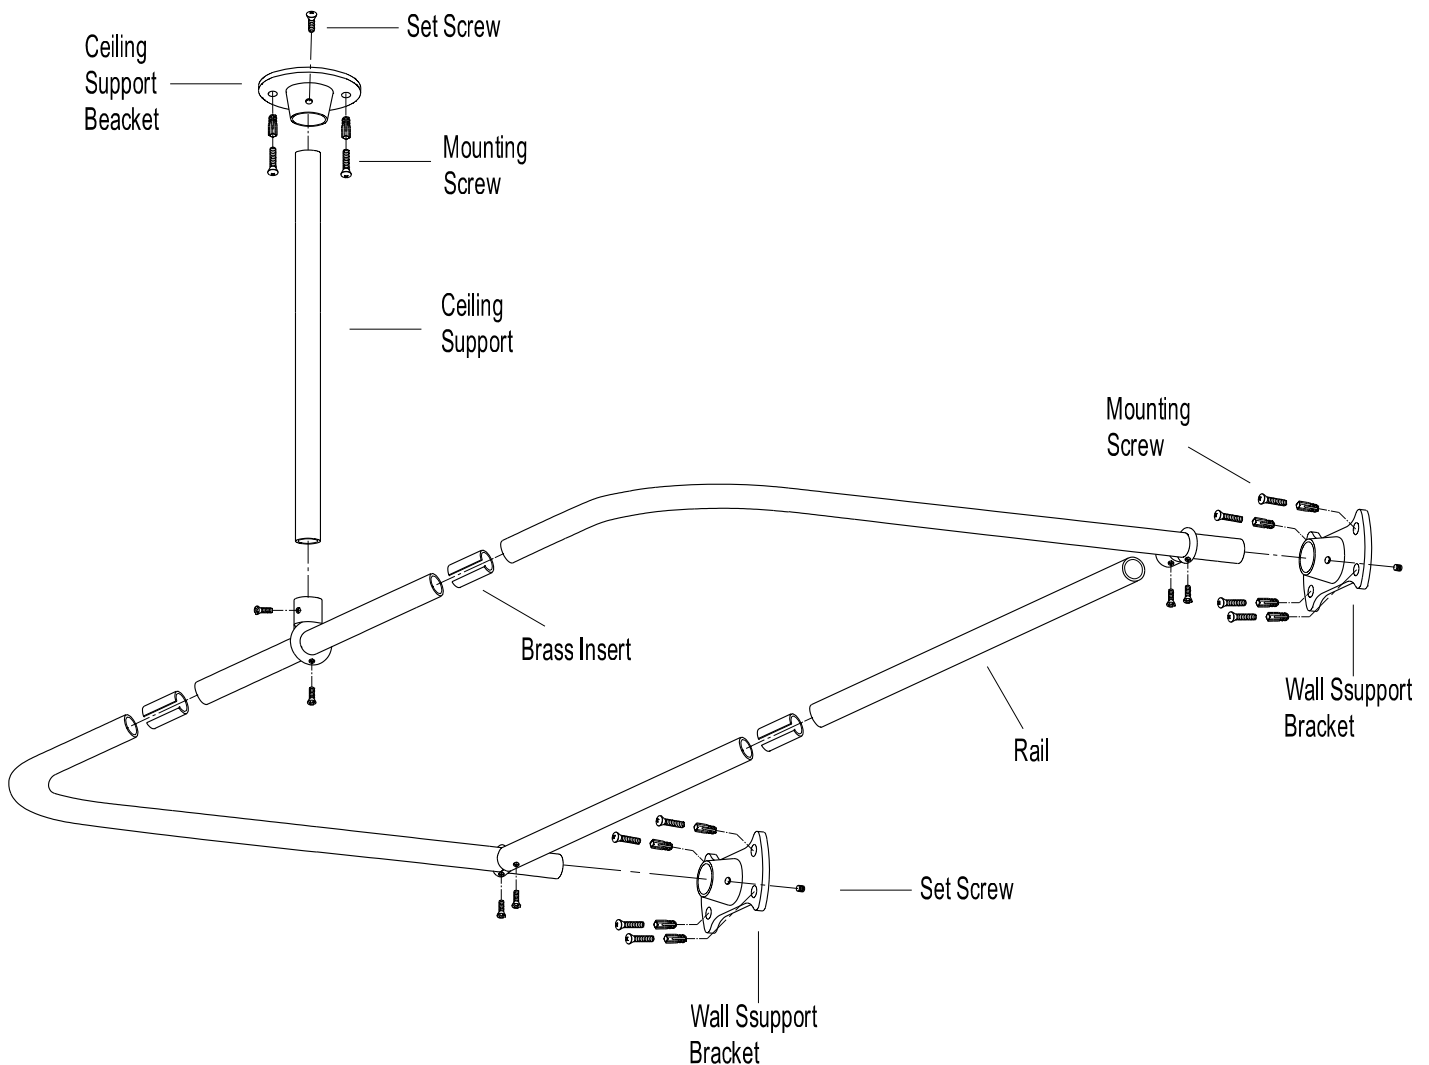

KINGSTON BRASS

THE TRADITION OF FINE BRASS

INSTALLATION INSTRUCTIONS

For Use With KB's Large Size 62"x28" Solid Brass Rod

www.kingstonbrass.com

TOLL-FREE CUSTOMER SERVICE: 877-2-KBRASS

TECHNICAL SUPPORT E-mail: service@kingstonbrass.com

6240 Prescott Court, Chino, CA91710